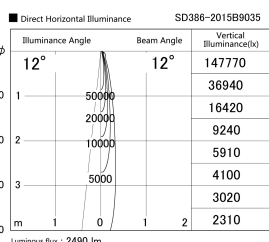

Item no. SD386-2015B9035

Series Name: cledy versa L-G tracklight
(SD386)

Installation	Track mount
Type	cledy versa L-G tracklight (SD386)
Fixture wattage	21W
Beam angle	12
Color Temp.	3500K
CRI	Ra>90
Luminous	2490 lm
Body	Die-cast aluminum alloy
Body finish	Black
Trim finish	Black
Reflector finish	N/A
IP Rate	IP20
Light source	COB module
Input Voltage	AC220~240V
Dimming Type	Non-Dimmable
Certificate	CE,CCC
Cut Hole	N/A