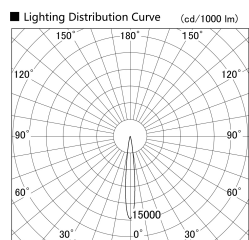

Item no. SD386-2015B9035

Series Name: cledy versa L-G tracklight
(SD386)

Installation	Track mount
Type	cledy versa L-G tracklight (SD386)
Fixture wattage	21W
Beam angle	12
Color Temp.	3500K
CRI	Ra>90
Luminous	2490 lm
Body	Die-cast aluminum alloy
Body finish	Black
Trim finish	Black
Reflector finish	N/A
IP Rate	IP20
Light source	COB module
Input Voltage	AC220~240V
Dimming Type	Non-Dimmable
Certificate	CE,CCC
Cut Hole	N/A