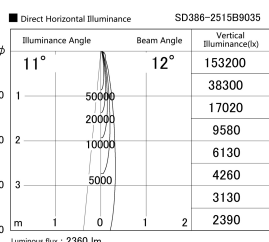

Item no. SD386-2515B9035

Series Name: cledy versa L-G tracklight (SD386)

Installation	Track mount
Type	cledy versa L-G tracklight (SD386)
Fixture wattage	24W
Beam angle	12
Color Temp.	3500K
CRI	Ra>90
Luminous	2360 lm
Body	Die-castaluminumalloy
Body finish	Black
Trim finish	Black
Reflector finish	N/A
IP Rate	IP20
Light source	COB module
Input Voltage	AC220~240V
Dimming Type	Non-Dimmable
Certificate	CE,CCC
Cut Hole	N/A