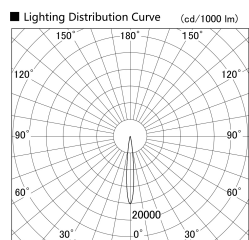

Item no. SD386-2515B9035

Series Name: cledy versa L-G tracklight (SD386)

Installation	Track mount
Type	cledy versa L-G tracklight (SD386)
Fixture wattage	24W
Beam angle	12
Color Temp.	3500K
CRI	Ra>90
Luminous	2360 lm
Body	Die-castaluminumalloy
Body finish	Black
Trim finish	Black
Reflector finish	N/A
IP Rate	IP20
Light source	COB module
Input Voltage	AC220~240V
Dimming Type	Non-Dimmable
Certificate	CE,CCC
Cut Hole	N/A