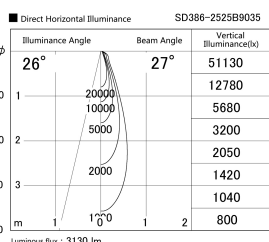

Item no. SD386-2525B9035

Series Name: cledy versa L-G tracklight
(SD386)

Installation	Track mount
Type	cledy versa L-G tracklight (SD386)
Fixture wattage	24W
Beam angle	27
Color Temp.	3500K
CRI	Ra>90
Luminous	3130 lm
Body	Die-cast aluminum alloy
Body finish	Black
Trim finish	Black
Reflector finish	N/A
IP Rate	IP20
Light source	COB module
Input Voltage	AC220~240V
Dimming Type	Non-Dimmable
Certificate	CE,CCC
Cut Hole	N/A