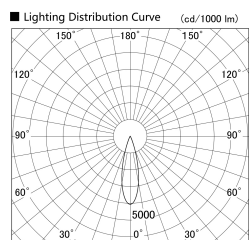

Item no. SD386-2525B9035

Series Name: cledy versa L-G tracklight
(SD386)

Installation	Track mount
Type	cledy versa L-G tracklight (SD386)
Fixture wattage	24W
Beam angle	27
Color Temp.	3500K
CRI	Ra>90
Luminous	3130 lm
Body	Die-cast aluminum alloy
Body finish	Black
Trim finish	Black
Reflector finish	N/A
IP Rate	IP20
Light source	COB module
Input Voltage	AC220~240V
Dimming Type	Non-Dimmable
Certificate	CE,CCC
Cut Hole	N/A