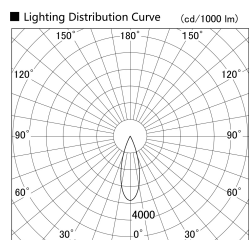

Item no. SD386-2535B9035

Series Name: cledy versa L-G tracklight (SD386)

Installation	Track mount
Type	cledy versa L-G tracklight (SD386)
Fixture wattage	24W
Beam angle	32
Color Temp.	3500K
CRI	Ra>90
Luminous	3147 lm
Body	Die-castaluminumalloy
Body finish	Black
Trim finish	Black
Reflector finish	N/A
IP Rate	IP20
Light source	COB module
Input Voltage	AC220~240V
Dimming Type	Non-Dimmable
Certificate	CE,CCC
Cut Hole	N/A