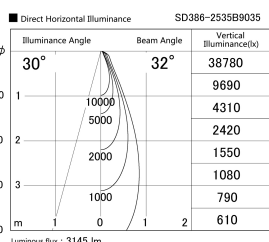

Item no. SD386-2535B9035

Series Name: cledy versa L-G tracklight (SD386)

Installation	Track mount
Type	cledy versa L-G tracklight (SD386)
Fixture wattage	24W
Beam angle	32
Color Temp.	3500K
CRI	Ra>90
Luminous	3147 lm
Body	Die-castaluminumalloy
Body finish	Black
Trim finish	Black
Reflector finish	N/A
IP Rate	IP20
Light source	COB module
Input Voltage	AC220~240V
Dimming Type	Non-Dimmable
Certificate	CE,CCC
Cut Hole	N/A