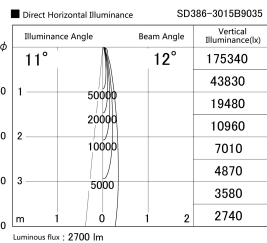

Item no. SD386-3015B9035

Series Name: cledy versa L-G tracklight
(SD386)

Installation	Track mount
Type	cledy versa L-G tracklight (SD386)
Fixture wattage	28W
Beam angle	12
Color Temp.	3500K
CRI	Ra>90
Luminous	2701 lm
Body	Die-cast aluminum alloy
Body finish	Black
Trim finish	Black
Reflector finish	N/A
IP Rate	IP20
Light source	COB module
Input Voltage	AC220~240V
Dimming Type	Non-Dimmable
Certificate	CE,CCC
Cut Hole	N/A