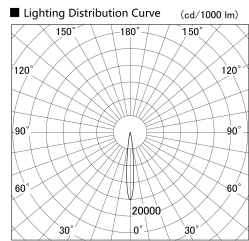

Item no. SD386-3015B9035

Series Name: cledy versa L-G tracklight
(SD386)

Installation	Track mount
Type	cledy versa L-G tracklight (SD386)
Fixture wattage	28W
Beam angle	12
Color Temp.	3500K
CRI	Ra>90
Luminous	2701 lm
Body	Die-cast aluminum alloy
Body finish	Black
Trim finish	Black
Reflector finish	N/A
IP Rate	IP20
Light source	COB module
Input Voltage	AC220~240V
Dimming Type	Non-Dimmable
Certificate	CE,CCC
Cut Hole	N/A