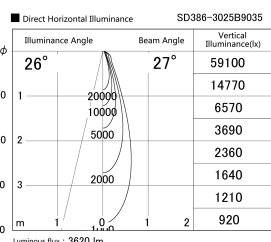

Item no. SD386-3025B9035

Series Name: cledy versa L-G tracklight
(SD386)

Installation	Track mount
Type	cledy versa L-G tracklight (SD386)
Fixture wattage	28W
Beam angle	27
Color Temp.	3500K
CRI	Ra>90
Luminous	3618 lm
Body	Die-cast aluminum alloy
Body finish	Black
Trim finish	Black
Reflector finish	N/A
IP Rate	IP20
Light source	COB module
Input Voltage	AC220~240V
Dimming Type	Non-Dimmable
Certificate	CE,CCC
Cut Hole	N/A