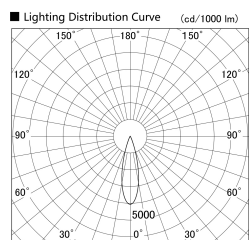

Item no. SD386-3025B9035

Series Name: cledy versa L-G tracklight
(SD386)

Installation	Track mount
Type	cledy versa L-G tracklight (SD386)
Fixture wattage	28W
Beam angle	27
Color Temp.	3500K
CRI	Ra>90
Luminous	3618 lm
Body	Die-cast aluminum alloy
Body finish	Black
Trim finish	Black
Reflector finish	N/A
IP Rate	IP20
Light source	COB module
Input Voltage	AC220~240V
Dimming Type	Non-Dimmable
Certificate	CE,CCC
Cut Hole	N/A