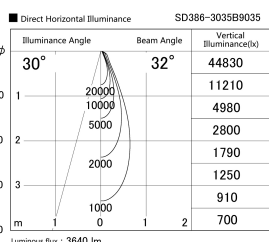

Item no. SD386-3035B9035

Series Name: cledy versa L-G tracklight (SD386)

Installation	Track mount
Type	cledy versa L-G tracklight (SD386)
Fixture wattage	28W
Beam angle	32
Color Temp.	3500K
CRI	Ra>90
Luminous	3638 lm
Body	Die-cast aluminum alloy
Body finish	Black
Trim finish	Black
Reflector finish	N/A
IP Rate	IP20
Light source	COB module
Input Voltage	AC220~240V
Dimming Type	Non-Dimmable
Certificate	CE,CCC
Cut Hole	N/A