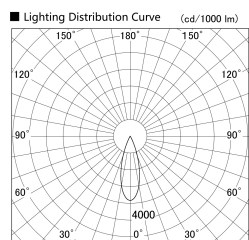

Item no. SD386-3035B9035

Series Name: cledy versa L-G tracklight (SD386)

Installation	Track mount
Type	cledy versa L-G tracklight (SD386)
Fixture wattage	28W
Beam angle	32
Color Temp.	3500K
CRI	Ra>90
Luminous	3638 lm
Body	Die-cast aluminum alloy
Body finish	Black
Trim finish	Black
Reflector finish	N/A
IP Rate	IP20
Light source	COB module
Input Voltage	AC220~240V
Dimming Type	Non-Dimmable
Certificate	CE,CCC
Cut Hole	N/A