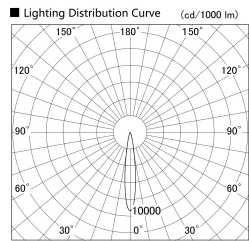

Item no. SD386-3515B9035

Series Name: cledy versa L-G tracklight
(SD386)

Installation	Track mount
Type	cledy versa L-G tracklight (SD386)
Fixture wattage	32W
Beam angle	15
Color Temp.	3500K
CRI	Ra>90
Luminous	3045 lm
Body	Die-cast aluminum alloy
Body finish	Black
Trim finish	Black
Reflector finish	N/A
IP Rate	IP20
Light source	COB module
Input Voltage	AC220~240V
Dimming Type	Non-Dimmable
Certificate	CE,CCC
Cut Hole	N/A