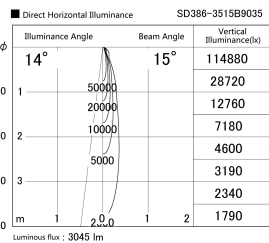

Item no. SD386-3515B9035

Series Name: cledy versa L-G tracklight
(SD386)

Installation	Track mount
Type	cledy versa L-G tracklight (SD386)
Fixture wattage	32W
Beam angle	15
Color Temp.	3500K
CRI	Ra>90
Luminous	3045 lm
Body	Die-cast aluminum alloy
Body finish	Black
Trim finish	Black
Reflector finish	N/A
IP Rate	IP20
Light source	COB module
Input Voltage	AC220~240V
Dimming Type	Non-Dimmable
Certificate	CE,CCC
Cut Hole	N/A