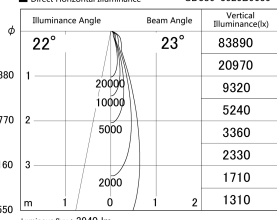

Item no. SD386-3525B9035

Series Name: cledy versa L-G tracklight
(SD386)

■ Lighting Distribution Curve (cd/1000 lm)

■ Direct Horizontal Illuminance SD386-3525B9035

Installation	Track mount
Type	cledy versa L-G tracklight (SD386)
Fixture wattage	32W
Beam angle	23
Color Temp.	3500K
CRI	Ra>90
Luminous	3939 lm
Body	Die-castaluminumalloy
Body finish	Black
Trim finish	Black
Reflector finish	N/A
IP Rate	IP20
Light source	COB module
Input Voltage	AC220~240V
Dimming Type	Non-Dimmable
Certificate	CE,CCC
Cut Hole	N/A