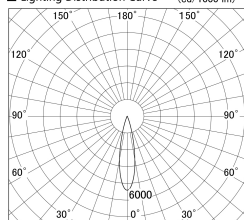

Item no. SD386-3525B9035

Series Name: cledy versa L-G tracklight
(SD386)

■ Lighting Distribution Curve (cd/1000 lm)

■ Direct Horizontal Illuminance SD386-3525B9035

Installation	Track mount
Type	cledy versa L-G tracklight (SD386)
Fixture wattage	32W
Beam angle	23
Color Temp.	3500K
CRI	Ra>90
Luminous	3939 lm
Body	Die-castaluminumalloy
Body finish	Black
Trim finish	Black
Reflector finish	N/A
IP Rate	IP20
Light source	COB module
Input Voltage	AC220~240V
Dimming Type	Non-Dimmable
Certificate	CE,CCC
Cut Hole	N/A