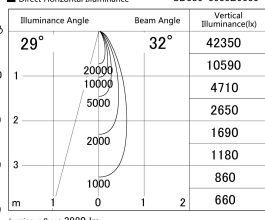

Item no. SD386-3535B9035

Series Name: cledy versa L-G tracklight
(SD386)

■ Lighting Distribution Curve (cd/1000 lm)

■ Direct Horizontal Illuminance SD386-3535B9035

Installation	Track mount
Type	cledy versa L-G tracklight (SD386)
Fixture wattage	32W
Beam angle	32
Color Temp.	3500K
CRI	Ra>90
Luminous	3979 lm
Body	Die-castaluminumalloy
Body finish	Black
Trim finish	Black
Reflector finish	N/A
IP Rate	IP20
Light source	COB module
Input Voltage	AC220~240V
Dimming Type	Non-Dimmable
Certificate	CE,CCC
Cut Hole	N/A