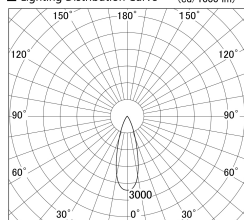

Item no. SD386-3535B9035

Series Name: cledy versa L-G tracklight
(SD386)

■ Lighting Distribution Curve (cd/1000 lm)

■ Direct Horizontal Illuminance SD386-3535B9035

Installation	Track mount
Type	cledy versa L-G tracklight (SD386)
Fixture wattage	32W
Beam angle	32
Color Temp.	3500K
CRI	Ra>90
Luminous	3979 lm
Body	Die-castaluminumalloy
Body finish	Black
Trim finish	Black
Reflector finish	N/A
IP Rate	IP20
Light source	COB module
Input Voltage	AC220~240V
Dimming Type	Non-Dimmable
Certificate	CE,CCC
Cut Hole	N/A