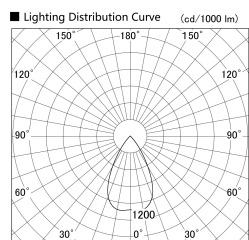

Item no. SD386-3550B9035

Series Name: cledy versa L-G tracklight  
(SD386)

Installation	Track mount
Type	cledy versa L-G tracklight (SD386)
Fixture wattage	32W
Beam angle	59
Color Temp.	3500K
CRI	Ra>90
Luminous	3817 lm
Body	Die-cast aluminum alloy
Body finish	Black
Trim finish	Black
Reflector finish	N/A
IP Rate	IP20
Light source	COB module
Input Voltage	AC220~240V
Dimming Type	Non-Dimmable
Certificate	CE,CCC
Cut Hole	N/A