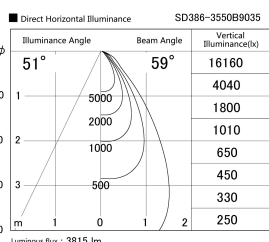

Item no. SD386-3550B9035

Series Name: cledy versa L-G tracklight  
(SD386)

Installation	Track mount
Type	cledy versa L-G tracklight (SD386)
Fixture wattage	32W
Beam angle	59
Color Temp.	3500K
CRI	Ra>90
Luminous	3817 lm
Body	Die-cast aluminum alloy
Body finish	Black
Trim finish	Black
Reflector finish	N/A
IP Rate	IP20
Light source	COB module
Input Voltage	AC220~240V
Dimming Type	Non-Dimmable
Certificate	CE,CCC
Cut Hole	N/A