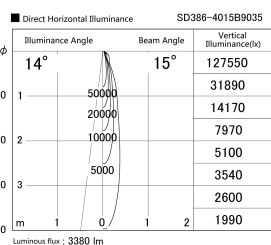

Item no. SD386-4015B9035

Series Name: cledy versa L-G tracklight (SD386)

Installation	Track mount
Type	cledy versa L-G tracklight (SD386)
Fixture wattage	36W
Beam angle	15
Color Temp.	3500K
CRI	Ra>90
Luminous	3381 lm
Body	Die-castaluminumalloy
Body finish	Black
Trim finish	Black
Reflector finish	N/A
IP Rate	IP20
Light source	COB module
Input Voltage	AC220~240V
Dimming Type	Non-Dimmable
Certificate	CE,CCC
Cut Hole	N/A