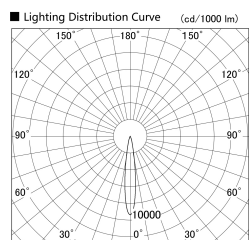

Item no. SD386-4015B9035

Series Name: cledy versa L-G tracklight (SD386)

Installation	Track mount
Type	cledy versa L-G tracklight (SD386)
Fixture wattage	36W
Beam angle	15
Color Temp.	3500K
CRI	Ra>90
Luminous	3381 lm
Body	Die-castaluminumalloy
Body finish	Black
Trim finish	Black
Reflector finish	N/A
IP Rate	IP20
Light source	COB module
Input Voltage	AC220~240V
Dimming Type	Non-Dimmable
Certificate	CE,CCC
Cut Hole	N/A