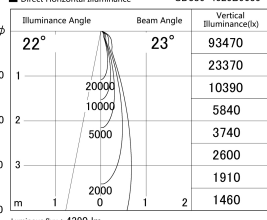

Item no. SD386-4025B9035

Series Name: cledy versa L-G tracklight (SD386)

■ Lighting Distribution Curve (cd/1000 lm)

■ Direct Horizontal Illuminance SD386-4025B9035

Installation	Track mount
Type	cledy versa L-G tracklight (SD386)
Fixture wattage	36W
Beam angle	23
Color Temp.	3500K
CRI	Ra>90
Luminous	4389 lm
Body	Die-castaluminumalloy
Body finish	Black
Trim finish	Black
Reflector finish	N/A
IP Rate	IP20
Light source	COB module
Input Voltage	AC220~240V
Dimming Type	Non-Dimmable
Certificate	CE,CCC
Cut Hole	N/A