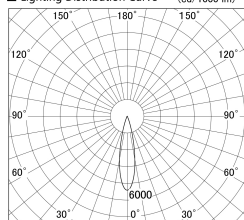

Item no. SD386-4025B9035

Series Name: cledy versa L-G tracklight (SD386)

■ Lighting Distribution Curve (cd/1000 lm)

■ Direct Horizontal Illuminance SD386-4025B9035

Installation	Track mount
Type	cledy versa L-G tracklight (SD386)
Fixture wattage	36W
Beam angle	23
Color Temp.	3500K
CRI	Ra>90
Luminous	4389 lm
Body	Die-castaluminumalloy
Body finish	Black
Trim finish	Black
Reflector finish	N/A
IP Rate	IP20
Light source	COB module
Input Voltage	AC220~240V
Dimming Type	Non-Dimmable
Certificate	CE,CCC
Cut Hole	N/A