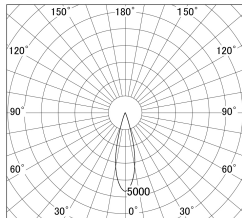

Item no. SD386-1025B9040

Series Name: cledy versa L-G tracklight (SD386)

■ Lighting Distribution Curve (cd/1000 lm)

■ Direct Horizontal Illuminance SD386-1025B9040

Installation	Track mount
Type	cledy versa L-G tracklight (SD386)
Fixture wattage	7.5W
Beam angle	27
Color Temp.	4000K
CRI	Ra>90
Luminous	873 lm
Body	Die-cast aluminum alloy
Body finish	Black
Trim finish	Black
Reflector finish	N/A
IP Rate	IP20
Light source	COB module
Input Voltage	AC220~240V
Dimming Type	Non-Dimmable
Certificate	CE,CCC
Cut Hole	N/A