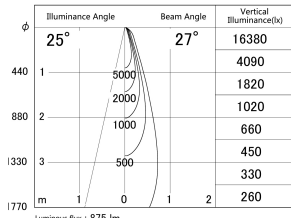

Item no. SD386-1025B9040

Series Name: cledy versa L-G tracklight (SD386)

■ Lighting Distribution Curve (cd/1000 lm)

■ Direct Horizontal Illuminance SD386-1025B9040

Installation	Track mount
Type	cledy versa L-G tracklight (SD386)
Fixture wattage	7.5W
Beam angle	27
Color Temp.	4000K
CRI	Ra>90
Luminous	873 lm
Body	Die-cast aluminum alloy
Body finish	Black
Trim finish	Black
Reflector finish	N/A
IP Rate	IP20
Light source	COB module
Input Voltage	AC220~240V
Dimming Type	Non-Dimmable
Certificate	CE,CCC
Cut Hole	N/A