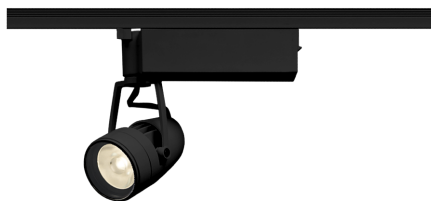

Item no. SD386-1025B9040

Series Name: cledy versa L-G tracklight (SD386)

■ Lighting Distribution Curve (cd/1000 lm)

■ Direct Horizontal Illuminance SD386-1025B9040

Installation	Track mount
Type	cledy versa L-G tracklight (SD386)
Fixture wattage	7.5W
Beam angle	27
Color Temp.	4000K
CRI	Ra>90
Luminous	873 lm
Body	Die-cast aluminum alloy
Body finish	Black
Trim finish	Black
Reflector finish	N/A
IP Rate	IP20
Light source	COB module
Input Voltage	AC220~240V
Dimming Type	Non-Dimmable
Certificate	CE,CCC
Cut Hole	N/A