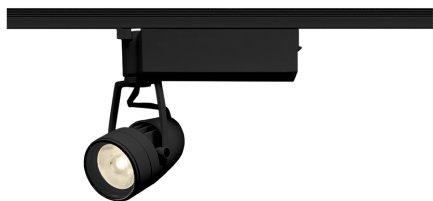

Item no. SD386-1535B9040

Series Name: cledy versa L-G tracklight (SD386)

■ Lighting Distribution Curve (cd/1000 lm)

■ Direct Horizontal Illuminance SD386-1535B9040

Installation	Track mount
Type	cledy versa L-G tracklight (SD386)
Fixture wattage	14W
Beam angle	38
Color Temp.	4000K
CRI	Ra>90
Luminous	1620 lm
Body	Die-cast aluminum alloy
Body finish	Black
Trim finish	Black
Reflector finish	N/A
IP Rate	IP20
Light source	COB module
Input Voltage	AC220~240V
Dimming Type	Non-Dimmable
Certificate	CE,CCC
Cut Hole	N/A