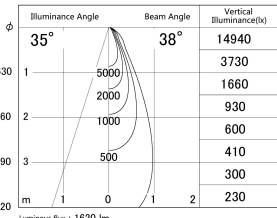

Item no. SD386-1535B9040

Series Name: cledy versa L-G tracklight (SD386)

■ Lighting Distribution Curve (cd/1000 lm)

■ Direct Horizontal Illuminance SD386-1535B9040

Installation	Track mount
Type	cledy versa L-G tracklight (SD386)
Fixture wattage	14W
Beam angle	38
Color Temp.	4000K
CRI	Ra>90
Luminous	1620 lm
Body	Die-cast aluminum alloy
Body finish	Black
Trim finish	Black
Reflector finish	N/A
IP Rate	IP20
Light source	COB module
Input Voltage	AC220~240V
Dimming Type	Non-Dimmable
Certificate	CE,CCC
Cut Hole	N/A