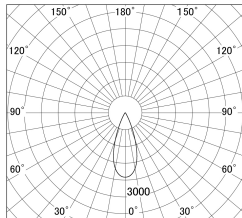

Item no. SD386-1535B9040

Series Name: cledy versa L-G tracklight (SD386)

■ Lighting Distribution Curve (cd/1000 lm)

■ Direct Horizontal Illuminance SD386-1535B9040

Installation	Track mount
Type	cledy versa L-G tracklight (SD386)
Fixture wattage	14W
Beam angle	38
Color Temp.	4000K
CRI	Ra>90
Luminous	1620 lm
Body	Die-cast aluminum alloy
Body finish	Black
Trim finish	Black
Reflector finish	N/A
IP Rate	IP20
Light source	COB module
Input Voltage	AC220~240V
Dimming Type	Non-Dimmable
Certificate	CE,CCC
Cut Hole	N/A