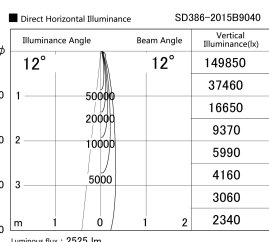

Item no. SD386-2015B9040

Series Name: cledy versa L-G tracklight (SD386)

Installation	Track mount
Type	cledy versa L-G tracklight (SD386)
Fixture wattage	21W
Beam angle	12
Color Temp.	4000K
CRI	Ra>90
Luminous	2525 lm
Body	Die-castaluminumalloy
Body finish	Black
Trim finish	Black
Reflector finish	N/A
IP Rate	IP20
Light source	COB module
Input Voltage	AC220~240V
Dimming Type	Non-Dimmable
Certificate	CE,CCC
Cut Hole	N/A