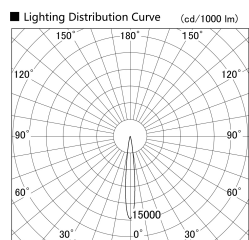

Item no. SD386-2015B9040

Series Name: cledy versa L-G tracklight (SD386)

Installation	Track mount
Type	cledy versa L-G tracklight (SD386)
Fixture wattage	21W
Beam angle	12
Color Temp.	4000K
CRI	Ra>90
Luminous	2525 lm
Body	Die-castaluminumalloy
Body finish	Black
Trim finish	Black
Reflector finish	N/A
IP Rate	IP20
Light source	COB module
Input Voltage	AC220~240V
Dimming Type	Non-Dimmable
Certificate	CE,CCC
Cut Hole	N/A