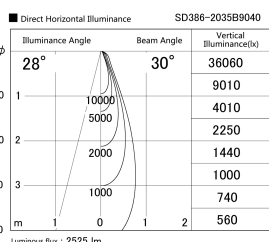

Item no. SD386-2035B9040

Series Name: cledy versa L-G tracklight  
(SD386)

Installation	Track mount
Type	cledy versa L-G tracklight (SD386)
Fixture wattage	21W
Beam angle	30
Color Temp.	4000K
CRI	Ra>90
Luminous	2524 lm
Body	Die-castaluminumalloy
Body finish	Black
Trim finish	Black
Reflector finish	N/A
IP Rate	IP20
Light source	COB module
Input Voltage	AC220~240V
Dimming Type	Non-Dimmable
Certificate	CE,CCC
Cut Hole	N/A