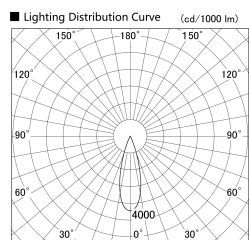

Item no. SD386-2035B9040

Series Name: cledy versa L-G tracklight  
(SD386)

Installation	Track mount
Type	cledy versa L-G tracklight (SD386)
Fixture wattage	21W
Beam angle	30
Color Temp.	4000K
CRI	Ra>90
Luminous	2524 lm
Body	Die-castaluminumalloy
Body finish	Black
Trim finish	Black
Reflector finish	N/A
IP Rate	IP20
Light source	COB module
Input Voltage	AC220~240V
Dimming Type	Non-Dimmable
Certificate	CE,CCC
Cut Hole	N/A