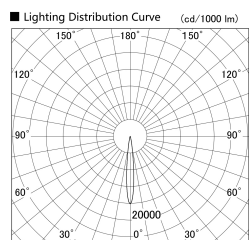

Item no. SD386-2515B9040

Series Name: cledy versa L-G tracklight (SD386)

Installation	Track mount
Type	cledy versa L-G tracklight (SD386)
Fixture wattage	24W
Beam angle	12
Color Temp.	4000K
CRI	Ra>90
Luminous	2407 lm
Body	Die-castaluminumalloy
Body finish	Black
Trim finish	Black
Reflector finish	N/A
IP Rate	IP20
Light source	COB module
Input Voltage	AC220~240V
Dimming Type	Non-Dimmable
Certificate	CE,CCC
Cut Hole	N/A