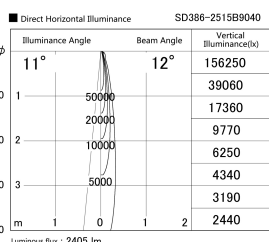

Item no. SD386-2515B9040

Series Name: cledy versa L-G tracklight (SD386)

Installation	Track mount
Type	cledy versa L-G tracklight (SD386)
Fixture wattage	24W
Beam angle	12
Color Temp.	4000K
CRI	Ra>90
Luminous	2407 lm
Body	Die-castaluminumalloy
Body finish	Black
Trim finish	Black
Reflector finish	N/A
IP Rate	IP20
Light source	COB module
Input Voltage	AC220~240V
Dimming Type	Non-Dimmable
Certificate	CE,CCC
Cut Hole	N/A