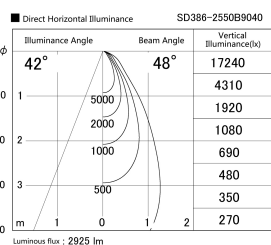

Item no. SD386-2550B9040

Series Name: cledy versa L-G tracklight (SD386)

Installation	Track mount
Type	cledy versa L-G tracklight (SD386)
Fixture wattage	24W
Beam angle	48
Color Temp.	4000K
CRI	Ra>90
Luminous	2925 lm
Body	Die-castaluminumalloy
Body finish	Black
Trim finish	Black
Reflector finish	N/A
IP Rate	IP20
Light source	COB module
Input Voltage	AC220~240V
Dimming Type	Non-Dimmable
Certificate	CE,CCC
Cut Hole	N/A