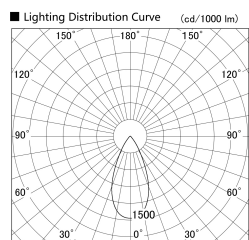

Item no. SD386-2550B9040

Series Name: cledy versa L-G tracklight (SD386)

Installation	Track mount
Type	cledy versa L-G tracklight (SD386)
Fixture wattage	24W
Beam angle	48
Color Temp.	4000K
CRI	Ra>90
Luminous	2925 lm
Body	Die-castaluminumalloy
Body finish	Black
Trim finish	Black
Reflector finish	N/A
IP Rate	IP20
Light source	COB module
Input Voltage	AC220~240V
Dimming Type	Non-Dimmable
Certificate	CE,CCC
Cut Hole	N/A