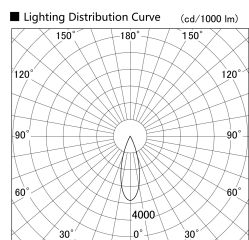

Item no. SD386-3035B9040

Series Name: cledy versa L-G tracklight
(SD386)

Installation	Track mount
Type	cledy versa L-G tracklight (SD386)
Fixture wattage	28W
Beam angle	32
Color Temp.	4000K
CRI	Ra>90
Luminous	3690 lm
Body	Die-cast aluminum alloy
Body finish	Black
Trim finish	Black
Reflector finish	N/A
IP Rate	IP20
Light source	COB module
Input Voltage	AC220~240V
Dimming Type	Non-Dimmable
Certificate	CE,CCC
Cut Hole	N/A