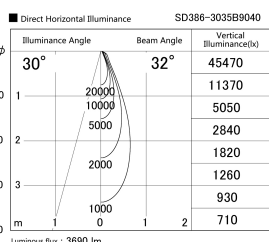

Item no. SD386-3035B9040

Series Name: cledy versa L-G tracklight
(SD386)

Installation	Track mount
Type	cledy versa L-G tracklight (SD386)
Fixture wattage	28W
Beam angle	32
Color Temp.	4000K
CRI	Ra>90
Luminous	3690 lm
Body	Die-cast aluminum alloy
Body finish	Black
Trim finish	Black
Reflector finish	N/A
IP Rate	IP20
Light source	COB module
Input Voltage	AC220~240V
Dimming Type	Non-Dimmable
Certificate	CE,CCC
Cut Hole	N/A