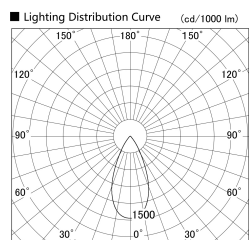

Item no. SD386-3050B9040

Series Name: cledy versa L-G tracklight (SD386)

Installation	Track mount
Type	cledy versa L-G tracklight (SD386)
Fixture wattage	28W
Beam angle	48
Color Temp.	4000K
CRI	Ra>90
Luminous	3380 lm
Body	Die-cast aluminum alloy
Body finish	Black
Trim finish	Black
Reflector finish	N/A
IP Rate	IP20
Light source	COB module
Input Voltage	AC220~240V
Dimming Type	Non-Dimmable
Certificate	CE,CCC
Cut Hole	N/A