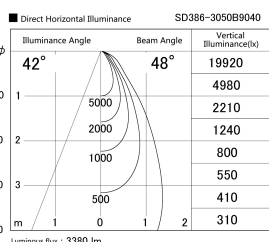

Item no. SD386-3050B9040

Series Name: cledy versa L-G tracklight (SD386)

Installation	Track mount
Type	cledy versa L-G tracklight (SD386)
Fixture wattage	28W
Beam angle	48
Color Temp.	4000K
CRI	Ra>90
Luminous	3380 lm
Body	Die-cast aluminum alloy
Body finish	Black
Trim finish	Black
Reflector finish	N/A
IP Rate	IP20
Light source	COB module
Input Voltage	AC220~240V
Dimming Type	Non-Dimmable
Certificate	CE,CCC
Cut Hole	N/A