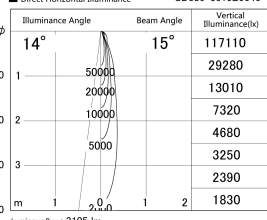

Item no. SD386-3515B9040

Series Name: cledy versa L-G tracklight (SD386)

■ Lighting Distribution Curve (cd/1000 lm)

■ Direct Horizontal Illuminance SD386-3515B9040

Installation	Track mount
Type	cledy versa L-G tracklight (SD386)
Fixture wattage	32W
Beam angle	15
Color Temp.	4000K
CRI	Ra>90
Luminous	3104 lm
Body	Die-castaluminumalloy
Body finish	Black
Trim finish	Black
Reflector finish	N/A
IP Rate	IP20
Light source	COB module
Input Voltage	AC220~240V
Dimming Type	Non-Dimmable
Certificate	CE,CCC
Cut Hole	N/A