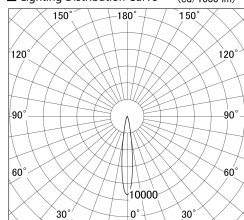

Item no. SD386-3515B9040

Series Name: cledy versa L-G tracklight (SD386)

■ Lighting Distribution Curve (cd/1000 lm)

■ Direct Horizontal Illuminance SD386-3515B9040

Installation	Track mount
Type	cledy versa L-G tracklight (SD386)
Fixture wattage	32W
Beam angle	15
Color Temp.	4000K
CRI	Ra>90
Luminous	3104 lm
Body	Die-castaluminumalloy
Body finish	Black
Trim finish	Black
Reflector finish	N/A
IP Rate	IP20
Light source	COB module
Input Voltage	AC220~240V
Dimming Type	Non-Dimmable
Certificate	CE,CCC
Cut Hole	N/A