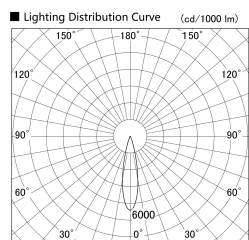

Item no. SD386-3525B9040

Series Name: cledy versa L-G tracklight (SD386)

Installation	Track mount
Type	cledy versa L-G tracklight (SD386)
Fixture wattage	32W
Beam angle	23
Color Temp.	4000K
CRI	Ra>90
Luminous	3995 lm
Body	Die-castaluminumalloy
Body finish	Black
Trim finish	Black
Reflector finish	N/A
IP Rate	IP20
Light source	COB module
Input Voltage	AC220~240V
Dimming Type	Non-Dimmable
Certificate	CE,CCC
Cut Hole	N/A