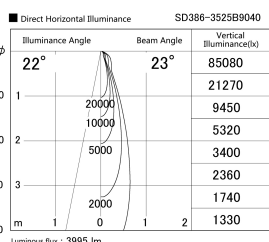

Item no. SD386-3525B9040

Series Name: cledy versa L-G tracklight (SD386)

Installation	Track mount
Type	cledy versa L-G tracklight (SD386)
Fixture wattage	32W
Beam angle	23
Color Temp.	4000K
CRI	Ra>90
Luminous	3995 lm
Body	Die-castaluminumalloy
Body finish	Black
Trim finish	Black
Reflector finish	N/A
IP Rate	IP20
Light source	COB module
Input Voltage	AC220~240V
Dimming Type	Non-Dimmable
Certificate	CE,CCC
Cut Hole	N/A