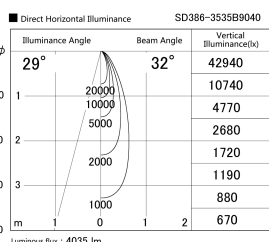

Item no. SD386-3535B9040

Series Name: cledy versa L-G tracklight (SD386)

Installation	Track mount
Type	cledy versa L-G tracklight (SD386)
Fixture wattage	32W
Beam angle	32
Color Temp.	4000K
CRI	Ra>90
Luminous	4035 lm
Body	Die-cast aluminum alloy
Body finish	Black
Trim finish	Black
Reflector finish	N/A
IP Rate	IP20
Light source	COB module
Input Voltage	AC220~240V
Dimming Type	Non-Dimmable
Certificate	CE,CCC
Cut Hole	N/A