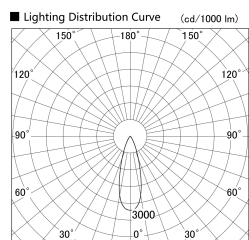

Item no. SD386-3535B9040

Series Name: cledy versa L-G tracklight (SD386)

Installation	Track mount
Type	cledy versa L-G tracklight (SD386)
Fixture wattage	32W
Beam angle	32
Color Temp.	4000K
CRI	Ra>90
Luminous	4035 lm
Body	Die-cast aluminum alloy
Body finish	Black
Trim finish	Black
Reflector finish	N/A
IP Rate	IP20
Light source	COB module
Input Voltage	AC220~240V
Dimming Type	Non-Dimmable
Certificate	CE,CCC
Cut Hole	N/A