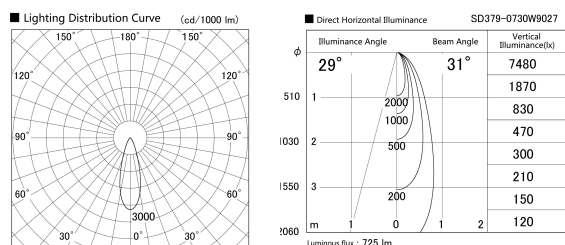

Item no. SD379-0730W9027

Series Name: AMMA Lens type Cylinder Tracklight (SD379)

Installation	Track mount
Type	AMMA Lens type Cylinder Tracklight (SD379)
Fixture wattage	7.5W
Beam angle	31deg
Color Temp.	2700K
CRI	Ra>90
Luminous	726 lm
Body	Die-castaluminumalloy
Body finish	White
Trim finish	White
Reflector finish	N/A
IP Rate	IP20
Light source	COB module
Input Voltage	AC220~240V
Dimming Type	Non-Dimmable
Certificate	CE,CCC
Cut Hole	N/A