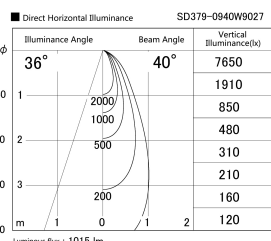

Item no. SD379-0940W9027

Series Name: AMMA Lens type Cylinder Tracklight (SD379)

Installation	Track mount
Type	AMMA Lens type Cylinder Tracklight (SD379)
Fixture wattage	10.5W
Beam angle	40deg
Color Temp.	2700K
CRI	Ra>90
Luminous	1013 lm
Body	Die-castaluminumalloy
Body finish	White
Trim finish	White
Reflector finish	N/A
IP Rate	IP20
Light source	COB module
Input Voltage	AC220~240V
Dimming Type	Non-Dimmable
Certificate	CE,CCC
Cut Hole	N/A