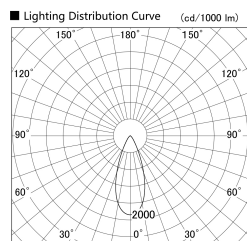

Item no. SD379-0940W9027

Series Name: AMMA Lens type Cylinder Tracklight (SD379)

Installation	Track mount
Type	AMMA Lens type Cylinder Tracklight (SD379)
Fixture wattage	10.5W
Beam angle	40deg
Color Temp.	2700K
CRI	Ra>90
Luminous	1013 lm
Body	Die-castaluminumalloy
Body finish	White
Trim finish	White
Reflector finish	N/A
IP Rate	IP20
Light source	COB module
Input Voltage	AC220~240V
Dimming Type	Non-Dimmable
Certificate	CE,CCC
Cut Hole	N/A