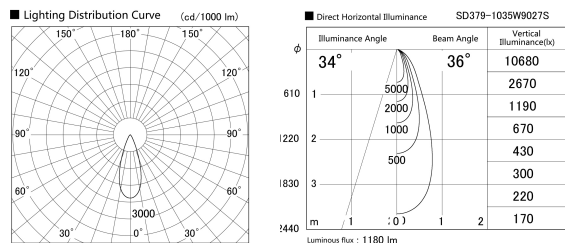

Item no. SD379-1035W9027S

Series Name: AMMA Lens type Cylinder Tracklight (SD379)

| | |
|------------------|--|
| Installation | Track mount |
| Type | AMMA Lens type Cylinder Tracklight (SD379) |
| Fixture wattage | 10.5W |
| Beam angle | 36deg |
| Color Temp. | 2700K |
| CRI | Ra>90 |
| Luminous | 1178 lm |
| Body | Die-castaluminumalloy |
| Body finish | White |
| Trim finish | White |
| Reflector finish | N/A |
| IP Rate | IP20 |
| Light source | COB module |
| Input Voltage | AC220~240V |
| Dimming Type | Non-Dimmable |
| Certificate | CE,CCC |
| Cut Hole | N/A |