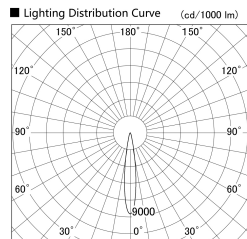

Item no. SD379-1515W9027S

Series Name: AMMA Lens type Cylinder Tracklight (SD379)

Installation	Track mount
Type	AMMA Lens type Cylinder Tracklight (SD379)
Fixture wattage	14W
Beam angle	16deg
Color Temp.	2700K
CRI	Ra>90
Luminous	1295 lm
Body	Die-castaluminumalloy
Body finish	White
Trim finish	White
Reflector finish	N/A
IP Rate	IP20
Light source	COB module
Input Voltage	AC220~240V
Dimming Type	Non-Dimmable
Certificate	CE,CCC
Cut Hole	N/A