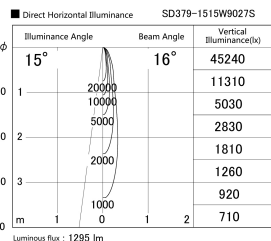

Item no. SD379-1515W9027S

Series Name: AMMA Lens type Cylinder Tracklight (SD379)

Installation	Track mount
Type	AMMA Lens type Cylinder Tracklight (SD379)
Fixture wattage	14W
Beam angle	16deg
Color Temp.	2700K
CRI	Ra>90
Luminous	1295 lm
Body	Die-castaluminumalloy
Body finish	White
Trim finish	White
Reflector finish	N/A
IP Rate	IP20
Light source	COB module
Input Voltage	AC220~240V
Dimming Type	Non-Dimmable
Certificate	CE,CCC
Cut Hole	N/A