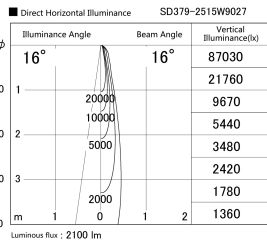

Item no. SD379-2515W9027

Series Name: AMMA Lens type Cylinder Tracklight (SD379)

Installation	Track mount
Type	AMMA Lens type Cylinder Tracklight (SD379)
Fixture wattage	24W
Beam angle	16deg
Color Temp.	2700K
CRI	Ra>90
Luminous	2100 lm
Body	Die-cast aluminum alloy
Body finish	White
Trim finish	White
Reflector finish	N/A
IP Rate	IP20
Light source	COB module
Input Voltage	AC220~240V
Dimming Type	Non-Dimmable
Certificate	CE,CCC
Cut Hole	N/A