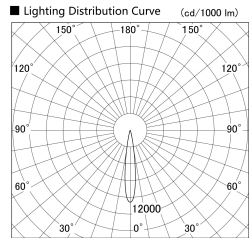

Item no. SD379-2515W9027

Series Name: AMMA Lens type Cylinder Tracklight (SD379)

Installation	Track mount
Type	AMMA Lens type Cylinder Tracklight (SD379)
Fixture wattage	24W
Beam angle	16deg
Color Temp.	2700K
CRI	Ra>90
Luminous	2100 lm
Body	Die-cast aluminum alloy
Body finish	White
Trim finish	White
Reflector finish	N/A
IP Rate	IP20
Light source	COB module
Input Voltage	AC220~240V
Dimming Type	Non-Dimmable
Certificate	CE,CCC
Cut Hole	N/A