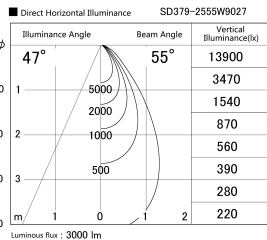

Item no. SD379-2555W9027

Series Name: AMMA Lens type Cylinder Tracklight (SD379)

Installation	Track mount
Type	AMMA Lens type Cylinder Tracklight (SD379)
Fixture wattage	24W
Beam angle	55deg
Color Temp.	2700K
CRI	Ra>90
Luminous	3000 lm
Body	Die-cast aluminum alloy
Body finish	White
Trim finish	White
Reflector finish	N/A
IP Rate	IP20
Light source	COB module
Input Voltage	AC220~240V
Dimming Type	Non-Dimmable
Certificate	CE,CCC
Cut Hole	N/A