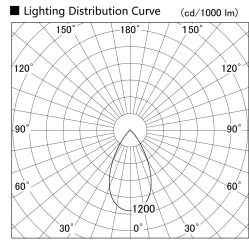

Item no. SD379-2555W9027

Series Name: AMMA Lens type Cylinder Tracklight (SD379)

Installation	Track mount
Type	AMMA Lens type Cylinder Tracklight (SD379)
Fixture wattage	24W
Beam angle	55deg
Color Temp.	2700K
CRI	Ra>90
Luminous	3000 lm
Body	Die-cast aluminum alloy
Body finish	White
Trim finish	White
Reflector finish	N/A
IP Rate	IP20
Light source	COB module
Input Voltage	AC220~240V
Dimming Type	Non-Dimmable
Certificate	CE,CCC
Cut Hole	N/A