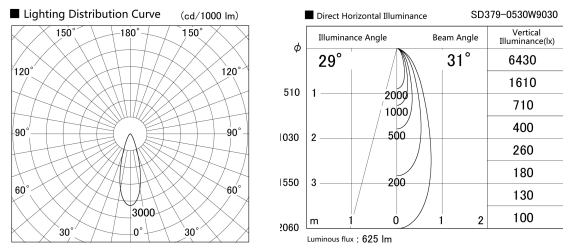

Item no. SD379-0530W9030

Series Name: AMMA Lens type Cylinder Tracklight (SD379)

Installation	Track mount
Type	AMMA Lens type Cylinder Tracklight (SD379)
Fixture wattage	6W
Beam angle	31deg
Color Temp.	3000K
CRI	Ra>90
Luminous	624 lm
Body	Die-castaluminumalloy
Body finish	White
Trim finish	White
Reflector finish	N/A
IP Rate	IP20
Light source	COB module
Input Voltage	AC220~240V
Dimming Type	Non-Dimmable
Certificate	CE,CCC
Cut Hole	N/A