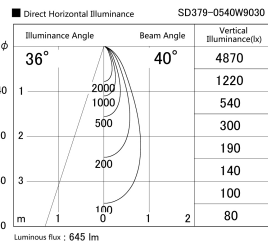

Item no. SD379-0540W9030

Series Name: AMMA Lens type Cylinder Tracklight (SD379)

Installation	Track mount
Type	AMMA Lens type Cylinder Tracklight (SD379)
Fixture wattage	6W
Beam angle	40deg
Color Temp.	3000K
CRI	Ra>90
Luminous	644 lm
Body	Die-cast aluminum alloy
Body finish	White
Trim finish	White
Reflector finish	N/A
IP Rate	IP20
Light source	COB module
Input Voltage	AC220~240V
Dimming Type	Non-Dimmable
Certificate	CE,CCC
Cut Hole	N/A