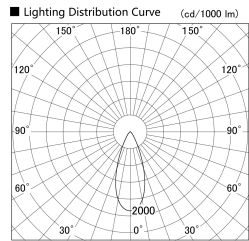

Item no. SD379-0540W9030

Series Name: AMMA Lens type Cylinder Tracklight (SD379)

Installation	Track mount
Type	AMMA Lens type Cylinder Tracklight (SD379)
Fixture wattage	6W
Beam angle	40deg
Color Temp.	3000K
CRI	Ra>90
Luminous	644 lm
Body	Die-cast aluminum alloy
Body finish	White
Trim finish	White
Reflector finish	N/A
IP Rate	IP20
Light source	COB module
Input Voltage	AC220~240V
Dimming Type	Non-Dimmable
Certificate	CE,CCC
Cut Hole	N/A