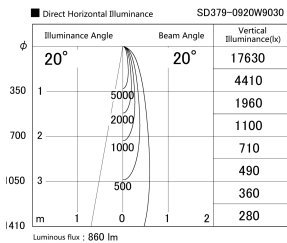

Item no. SD379-0920W9030

Series Name: AMMA Lens type Cylinder Tracklight (SD379)

Installation	Track mount
Type	AMMA Lens type Cylinder Tracklight (SD379)
Fixture wattage	10.5W
Beam angle	20deg
Color Temp.	3000K
CRI	Ra>90
Luminous	858 lm
Body	Die-castaluminumalloy
Body finish	White
Trim finish	White
Reflector finish	N/A
IP Rate	IP20
Light source	COB module
Input Voltage	AC220~240V
Dimming Type	Non-Dimmable
Certificate	CE,CCC
Cut Hole	N/A