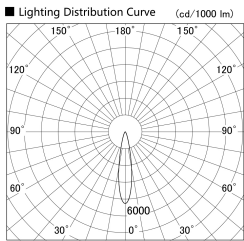

Item no. SD379-0920W9030

Series Name: AMMA Lens type Cylinder Tracklight (SD379)

Installation	Track mount
Type	AMMA Lens type Cylinder Tracklight (SD379)
Fixture wattage	10.5W
Beam angle	20deg
Color Temp.	3000K
CRI	Ra>90
Luminous	858 lm
Body	Die-castaluminumalloy
Body finish	White
Trim finish	White
Reflector finish	N/A
IP Rate	IP20
Light source	COB module
Input Voltage	AC220~240V
Dimming Type	Non-Dimmable
Certificate	CE,CCC
Cut Hole	N/A