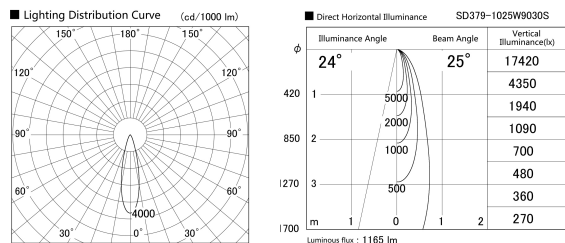

Item no. SD379-1025W9030S

Series Name: AMMA Lens type Cylinder Tracklight (SD379)

Installation	Track mount
Type	AMMA Lens type Cylinder Tracklight (SD379)
Fixture wattage	10.5W
Beam angle	25deg
Color Temp.	3000K
CRI	Ra>90
Luminous	1163 lm
Body	Die-castaluminumalloy
Body finish	White
Trim finish	White
Reflector finish	N/A
IP Rate	IP20
Light source	COB module
Input Voltage	AC220~240V
Dimming Type	Non-Dimmable
Certificate	CE,CCC
Cut Hole	N/A