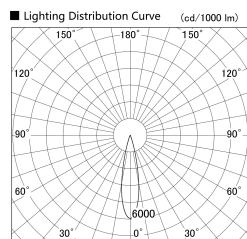

Item no. SD379-1625W9030

Series Name: AMMA Lens type Cylinder Tracklight (SD379)

Installation	Track mount
Type	AMMA Lens type Cylinder Tracklight (SD379)
Fixture wattage	14W
Beam angle	22deg
Color Temp.	3000K
CRI	Ra>90
Luminous	1755 lm
Body	Die-castaluminumalloy
Body finish	White
Trim finish	White
Reflector finish	N/A
IP Rate	IP20
Light source	COB module
Input Voltage	AC220~240V
Dimming Type	Non-Dimmable
Certificate	CE,CCC
Cut Hole	N/A