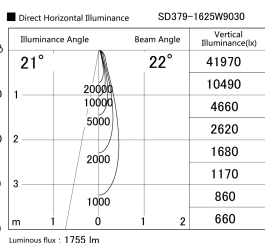

Item no. SD379-1625W9030

Series Name: AMMA Lens type Cylinder Tracklight (SD379)

Installation	Track mount
Type	AMMA Lens type Cylinder Tracklight (SD379)
Fixture wattage	14W
Beam angle	22deg
Color Temp.	3000K
CRI	Ra>90
Luminous	1755 lm
Body	Die-castaluminumalloy
Body finish	White
Trim finish	White
Reflector finish	N/A
IP Rate	IP20
Light source	COB module
Input Voltage	AC220~240V
Dimming Type	Non-Dimmable
Certificate	CE,CCC
Cut Hole	N/A