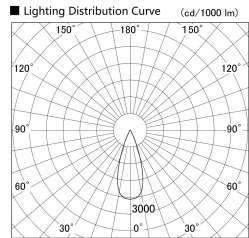

Item no. SD379-1635W9030

Series Name: AMMA Lens type Cylinder Tracklight (SD379)

Installation	Track mount
Type	AMMA Lens type Cylinder Tracklight (SD379)
Fixture wattage	14W
Beam angle	37deg
Color Temp.	3000K
CRI	Ra>90
Luminous	1746 lm
Body	Die-cast aluminum alloy
Body finish	White
Trim finish	White
Reflector finish	N/A
IP Rate	IP20
Light source	COB module
Input Voltage	AC220~240V
Dimming Type	Non-Dimmable
Certificate	CE,CCC
Cut Hole	N/A