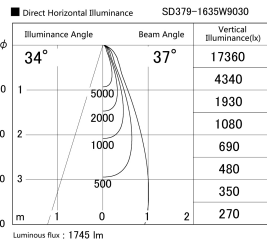

Item no. SD379-1635W9030

Series Name: AMMA Lens type Cylinder Tracklight (SD379)

Installation	Track mount
Type	AMMA Lens type Cylinder Tracklight (SD379)
Fixture wattage	14W
Beam angle	37deg
Color Temp.	3000K
CRI	Ra>90
Luminous	1746 lm
Body	Die-cast aluminum alloy
Body finish	White
Trim finish	White
Reflector finish	N/A
IP Rate	IP20
Light source	COB module
Input Voltage	AC220~240V
Dimming Type	Non-Dimmable
Certificate	CE,CCC
Cut Hole	N/A