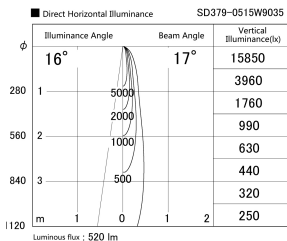

Item no. SD379-0515W9035

Series Name: AMMA Lens type Cylinder Tracklight (SD379)

Installation	Track mount
Type	AMMA Lens type Cylinder Tracklight (SD379)
Fixture wattage	6W
Beam angle	17deg
Color Temp.	3500K
CRI	Ra>90
Luminous	521 lm
Body	Die-castaluminumalloy
Body finish	White
Trim finish	White
Reflector finish	N/A
IP Rate	IP20
Light source	COB module
Input Voltage	AC220~240V
Dimming Type	Non-Dimmable
Certificate	CE,CCC
Cut Hole	N/A