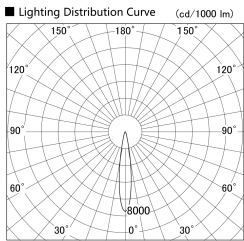

Item no. SD379-0515W9035

Series Name: AMMA Lens type Cylinder Tracklight (SD379)

Installation	Track mount
Type	AMMA Lens type Cylinder Tracklight (SD379)
Fixture wattage	6W
Beam angle	17deg
Color Temp.	3500K
CRI	Ra>90
Luminous	521 lm
Body	Die-castaluminumalloy
Body finish	White
Trim finish	White
Reflector finish	N/A
IP Rate	IP20
Light source	COB module
Input Voltage	AC220~240V
Dimming Type	Non-Dimmable
Certificate	CE,CCC
Cut Hole	N/A