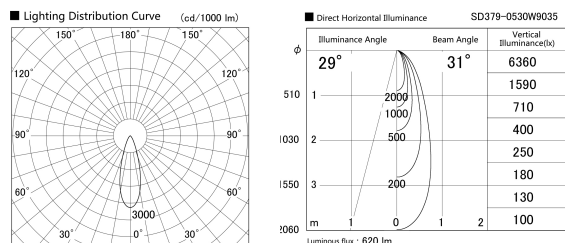

Item no. SD379-0530W9035

Series Name: AMMA Lens type Cylinder Tracklight (SD379)

| | |
|------------------|--|
| Installation | Track mount |
| Type | AMMA Lens type Cylinder Tracklight (SD379) |
| Fixture wattage | 6W |
| Beam angle | 31deg |
| Color Temp. | 3500K |
| CRI | Ra>90 |
| Luminous | 618 lm |
| Body | Die-castaluminumalloy |
| Body finish | White |
| Trim finish | White |
| Reflector finish | N/A |
| IP Rate | IP20 |
| Light source | COB module |
| Input Voltage | AC220~240V |
| Dimming Type | Non-Dimmable |
| Certificate | CE,CCC |
| Cut Hole | N/A |