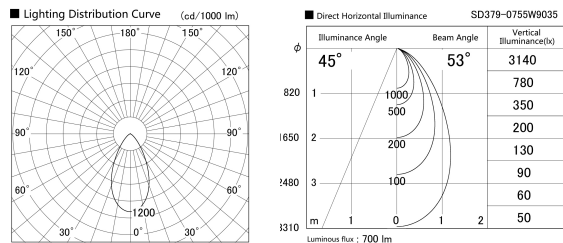

Item no. SD379-0755W9035

Series Name: AMMA Lens type Cylinder Tracklight (SD379)

Installation	Track mount
Type	AMMA Lens type Cylinder Tracklight (SD379)
Fixture wattage	7.5W
Beam angle	53deg
Color Temp.	3500K
CRI	Ra>90
Luminous	701 lm
Body	Die-castaluminumalloy
Body finish	White
Trim finish	White
Reflector finish	N/A
IP Rate	IP20
Light source	COB module
Input Voltage	AC220~240V
Dimming Type	Non-Dimmable
Certificate	CE,CCC
Cut Hole	N/A