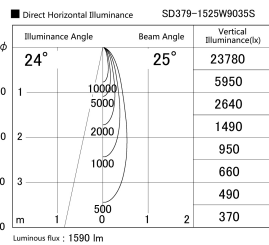

Item no. SD379-1525W9035S

Series Name: AMMA Lens type Cylinder Tracklight (SD379)

Installation	Track mount
Type	AMMA Lens type Cylinder Tracklight (SD379)
Fixture wattage	14W
Beam angle	25deg
Color Temp.	3500K
CRI	Ra>90
Luminous	1588 lm
Body	Die-castaluminumalloy
Body finish	White
Trim finish	White
Reflector finish	N/A
IP Rate	IP20
Light source	COB module
Input Voltage	AC220~240V
Dimming Type	Non-Dimmable
Certificate	CE,CCC
Cut Hole	N/A