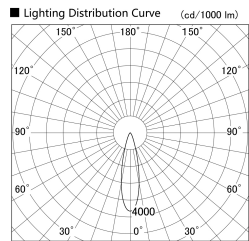

Item no. SD379-1525W9035S

Series Name: AMMA Lens type Cylinder Tracklight (SD379)

Installation	Track mount
Type	AMMA Lens type Cylinder Tracklight (SD379)
Fixture wattage	14W
Beam angle	25deg
Color Temp.	3500K
CRI	Ra>90
Luminous	1588 lm
Body	Die-castaluminumalloy
Body finish	White
Trim finish	White
Reflector finish	N/A
IP Rate	IP20
Light source	COB module
Input Voltage	AC220~240V
Dimming Type	Non-Dimmable
Certificate	CE,CCC
Cut Hole	N/A