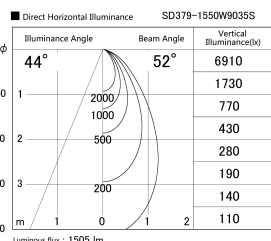

Item no. SD379-1550W9035S

Series Name: AMMA Lens type Cylinder Tracklight (SD379)

Installation	Track mount
Type	AMMA Lens type Cylinder Tracklight (SD379)
Fixture wattage	14W
Beam angle	52deg
Color Temp.	3500K
CRI	Ra>90
Luminous	1503 lm
Body	Die-castaluminumalloy
Body finish	White
Trim finish	White
Reflector finish	N/A
IP Rate	IP20
Light source	COB module
Input Voltage	AC220~240V
Dimming Type	Non-Dimmable
Certificate	CE,CCC
Cut Hole	N/A