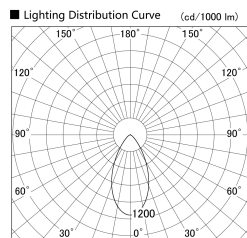

Item no. SD379-1550W9035S

Series Name: AMMA Lens type Cylinder Tracklight (SD379)

Installation	Track mount
Type	AMMA Lens type Cylinder Tracklight (SD379)
Fixture wattage	14W
Beam angle	52deg
Color Temp.	3500K
CRI	Ra>90
Luminous	1503 lm
Body	Die-castaluminumalloy
Body finish	White
Trim finish	White
Reflector finish	N/A
IP Rate	IP20
Light source	COB module
Input Voltage	AC220~240V
Dimming Type	Non-Dimmable
Certificate	CE,CCC
Cut Hole	N/A