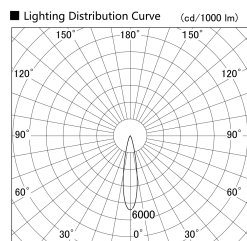

Item no. SD379-1020W9035

Series Name: AMMA Lens type Cylinder Tracklight (SD379)

Installation	Track mount
Type	AMMA Lens type Cylinder Tracklight (SD379)
Fixture wattage	10.5W
Beam angle	21deg
Color Temp.	3500K
CRI	Ra>90
Luminous	1223 lm
Body	Die-cast aluminum alloy
Body finish	White
Trim finish	White
Reflector finish	N/A
IP Rate	IP20
Light source	COB module
Input Voltage	AC220~240V
Dimming Type	Non-Dimmable
Certificate	CE,CCC
Cut Hole	N/A