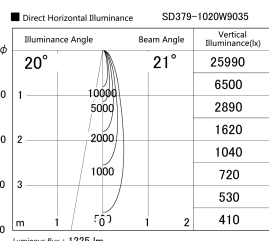

Item no. SD379-1020W9035

Series Name: AMMA Lens type Cylinder Tracklight (SD379)

Installation	Track mount
Type	AMMA Lens type Cylinder Tracklight (SD379)
Fixture wattage	10.5W
Beam angle	21deg
Color Temp.	3500K
CRI	Ra>90
Luminous	1223 lm
Body	Die-cast aluminum alloy
Body finish	White
Trim finish	White
Reflector finish	N/A
IP Rate	IP20
Light source	COB module
Input Voltage	AC220~240V
Dimming Type	Non-Dimmable
Certificate	CE,CCC
Cut Hole	N/A