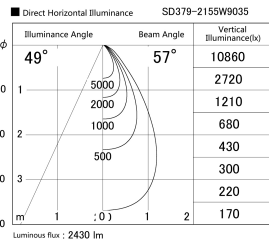

Item no. SD379-2155W9035

Series Name: AMMA Lens type Cylinder Tracklight (SD379)

Installation	Track mount
Type	AMMA Lens type Cylinder Tracklight (SD379)
Fixture wattage	21W
Beam angle	57deg
Color Temp.	3500K
CRI	Ra>90
Luminous	2432 lm
Body	Die-castaluminumalloy
Body finish	White
Trim finish	White
Reflector finish	N/A
IP Rate	IP20
Light source	COB module
Input Voltage	AC220~240V
Dimming Type	Non-Dimmable
Certificate	CE,CCC
Cut Hole	N/A