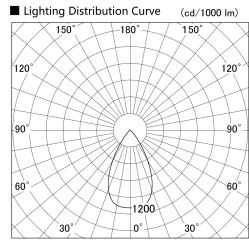

Item no. SD379-2155W9035

Series Name: AMMA Lens type Cylinder Tracklight (SD379)

Installation	Track mount
Type	AMMA Lens type Cylinder Tracklight (SD379)
Fixture wattage	21W
Beam angle	57deg
Color Temp.	3500K
CRI	Ra>90
Luminous	2432 lm
Body	Die-castaluminumalloy
Body finish	White
Trim finish	White
Reflector finish	N/A
IP Rate	IP20
Light source	COB module
Input Voltage	AC220~240V
Dimming Type	Non-Dimmable
Certificate	CE,CCC
Cut Hole	N/A