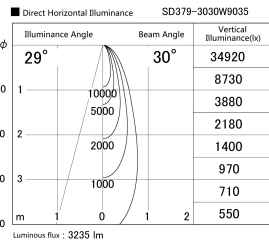

Item no. SD379-3030W9035

Series Name: AMMA Lens type Cylinder Tracklight (SD379)

Installation	Track mount
Type	AMMA Lens type Cylinder Tracklight (SD379)
Fixture wattage	28W
Beam angle	30deg
Color Temp.	3500K
CRI	Ra>90
Luminous	3237 lm
Body	Die-castaluminumalloy
Body finish	White
Trim finish	White
Reflector finish	N/A
IP Rate	IP20
Light source	COB module
Input Voltage	AC220~240V
Dimming Type	Non-Dimmable
Certificate	CE,CCC
Cut Hole	N/A