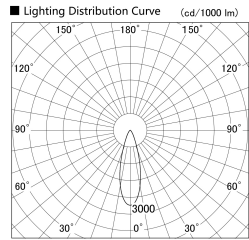

Item no. SD379-3030W9035

Series Name: AMMA Lens type Cylinder Tracklight (SD379)

Installation	Track mount
Type	AMMA Lens type Cylinder Tracklight (SD379)
Fixture wattage	28W
Beam angle	30deg
Color Temp.	3500K
CRI	Ra>90
Luminous	3237 lm
Body	Die-castaluminumalloy
Body finish	White
Trim finish	White
Reflector finish	N/A
IP Rate	IP20
Light source	COB module
Input Voltage	AC220~240V
Dimming Type	Non-Dimmable
Certificate	CE,CCC
Cut Hole	N/A