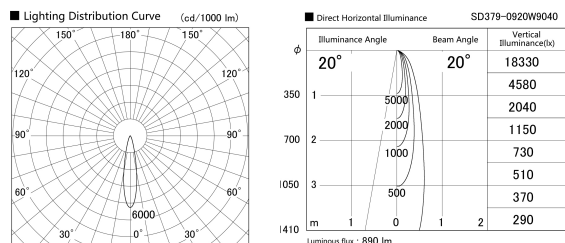

Item no. SD379-0920W9040

Series Name: AMMA Lens type Cylinder Tracklight (SD379)

Installation	Track mount
Type	AMMA Lens type Cylinder Tracklight (SD379)
Fixture wattage	10.5W
Beam angle	20deg
Color Temp.	4000K
CRI	Ra>90
Luminous	892 lm
Body	Die-cast aluminum alloy
Body finish	White
Trim finish	White
Reflector finish	N/A
IP Rate	IP20
Light source	COB module
Input Voltage	AC220~240V
Dimming Type	Non-Dimmable
Certificate	CE,CCC
Cut Hole	N/A