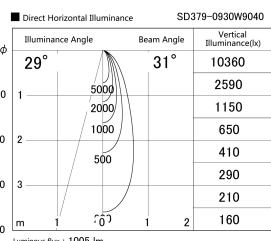

Item no. SD379-0930W9040

Series Name: AMMA Lens type Cylinder Tracklight (SD379)

Installation	Track mount
Type	AMMA Lens type Cylinder Tracklight (SD379)
Fixture wattage	10.5W
Beam angle	31deg
Color Temp.	4000K
CRI	Ra>90
Luminous	1006 lm
Body	Die-cast aluminum alloy
Body finish	White
Trim finish	White
Reflector finish	N/A
IP Rate	IP20
Light source	COB module
Input Voltage	AC220~240V
Dimming Type	Non-Dimmable
Certificate	CE,CCC
Cut Hole	N/A