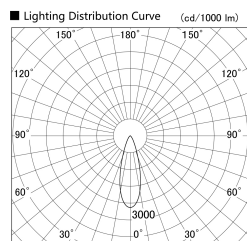

Item no. SD379-0930W9040

Series Name: AMMA Lens type Cylinder Tracklight (SD379)

Installation	Track mount
Type	AMMA Lens type Cylinder Tracklight (SD379)
Fixture wattage	10.5W
Beam angle	31deg
Color Temp.	4000K
CRI	Ra>90
Luminous	1006 lm
Body	Die-cast aluminum alloy
Body finish	White
Trim finish	White
Reflector finish	N/A
IP Rate	IP20
Light source	COB module
Input Voltage	AC220~240V
Dimming Type	Non-Dimmable
Certificate	CE,CCC
Cut Hole	N/A