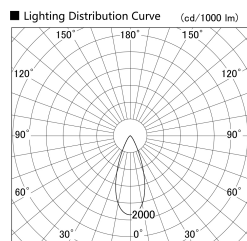

Item no. SD379-0940W9040

Series Name: AMMA Lens type Cylinder Tracklight (SD379)

Installation	Track mount
Type	AMMA Lens type Cylinder Tracklight (SD379)
Fixture wattage	10.5W
Beam angle	40deg
Color Temp.	4000K
CRI	Ra>90
Luminous	1038 lm
Body	Die-castaluminumalloy
Body finish	White
Trim finish	White
Reflector finish	N/A
IP Rate	IP20
Light source	COB module
Input Voltage	AC220~240V
Dimming Type	Non-Dimmable
Certificate	CE,CCC
Cut Hole	N/A