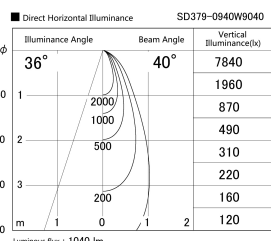

Item no. SD379-0940W9040

Series Name: AMMA Lens type Cylinder Tracklight (SD379)

Installation	Track mount
Type	AMMA Lens type Cylinder Tracklight (SD379)
Fixture wattage	10.5W
Beam angle	40deg
Color Temp.	4000K
CRI	Ra>90
Luminous	1038 lm
Body	Die-castaluminumalloy
Body finish	White
Trim finish	White
Reflector finish	N/A
IP Rate	IP20
Light source	COB module
Input Voltage	AC220~240V
Dimming Type	Non-Dimmable
Certificate	CE,CCC
Cut Hole	N/A