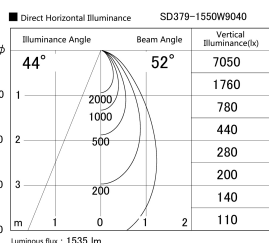

Item no. SD379-1550W9040

Series Name: AMMA Lens type Cylinder Tracklight (SD379)

Installation	Track mount
Type	AMMA Lens type Cylinder Tracklight (SD379)
Fixture wattage	14W
Beam angle	52deg
Color Temp.	4000K
CRI	Ra>90
Luminous	1533 lm
Body	Die-cast aluminum alloy
Body finish	White
Trim finish	White
Reflector finish	N/A
IP Rate	IP20
Light source	COB module
Input Voltage	AC220~240V
Dimming Type	Non-Dimmable
Certificate	CE,CCC
Cut Hole	N/A