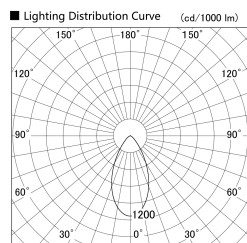

Item no. SD379-1550W9040

Series Name: AMMA Lens type Cylinder Tracklight (SD379)

Installation	Track mount
Type	AMMA Lens type Cylinder Tracklight (SD379)
Fixture wattage	14W
Beam angle	52deg
Color Temp.	4000K
CRI	Ra>90
Luminous	1533 lm
Body	Die-cast aluminum alloy
Body finish	White
Trim finish	White
Reflector finish	N/A
IP Rate	IP20
Light source	COB module
Input Voltage	AC220~240V
Dimming Type	Non-Dimmable
Certificate	CE,CCC
Cut Hole	N/A