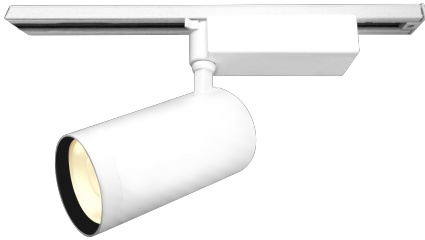

Item no. SD379-3525W9040

Series Name: AMMA Lens type Cylinder Tracklight (SD379)

Installation	Track mount
Type	AMMA Lens type Cylinder Tracklight (SD379)
Fixture wattage	32W
Beam angle	23deg
Color Temp.	4000K
CRI	Ra>90
Luminous	3606 lm
Body	Die-castaluminumalloy
Body finish	White
Trim finish	White
Reflector finish	N/A
IP Rate	IP20
Light source	COB module
Input Voltage	AC220~240V
Dimming Type	Non-Dimmable
Certificate	CE,CCC
Cut Hole	N/A