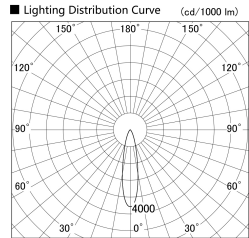

Item no. SD379-3525W9040

Series Name: AMMA Lens type Cylinder Tracklight (SD379)

Installation	Track mount
Type	AMMA Lens type Cylinder Tracklight (SD379)
Fixture wattage	32W
Beam angle	23deg
Color Temp.	4000K
CRI	Ra>90
Luminous	3606 lm
Body	Die-castaluminumalloy
Body finish	White
Trim finish	White
Reflector finish	N/A
IP Rate	IP20
Light source	COB module
Input Voltage	AC220~240V
Dimming Type	Non-Dimmable
Certificate	CE,CCC
Cut Hole	N/A