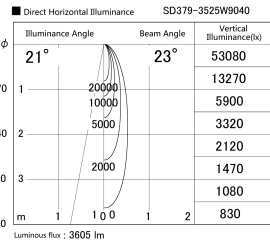

Item no. SD379-3525W9040

Series Name: AMMA Lens type Cylinder Tracklight (SD379)

Installation	Track mount
Type	AMMA Lens type Cylinder Tracklight (SD379)
Fixture wattage	32W
Beam angle	23deg
Color Temp.	4000K
CRI	Ra>90
Luminous	3606 lm
Body	Die-castaluminumalloy
Body finish	White
Trim finish	White
Reflector finish	N/A
IP Rate	IP20
Light source	COB module
Input Voltage	AC220~240V
Dimming Type	Non-Dimmable
Certificate	CE,CCC
Cut Hole	N/A