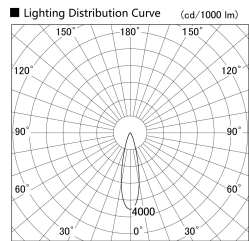

Item no. SD379-0525B9027

Series Name: AMMA Lens type Cylinder Tracklight (SD379)

Installation	Track mount
Type	AMMA Lens type Cylinder Tracklight (SD379)
Fixture wattage	6W
Beam angle	26deg
Color Temp.	2700K
CRI	Ra>90
Luminous	646 lm
Body	Die-cast aluminum alloy
Body finish	Black
Trim finish	Black
Reflector finish	N/A
IP Rate	IP20
Light source	COB module
Input Voltage	AC220~240V
Dimming Type	Non-Dimmable
Certificate	CE,CCC
Cut Hole	N/A