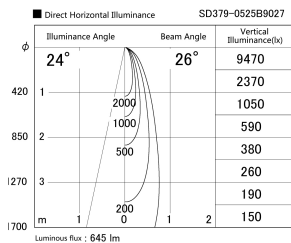

Item no. SD379-0525B9027

Series Name: AMMA Lens type Cylinder Tracklight (SD379)

Installation	Track mount
Type	AMMA Lens type Cylinder Tracklight (SD379)
Fixture wattage	6W
Beam angle	26deg
Color Temp.	2700K
CRI	Ra>90
Luminous	646 lm
Body	Die-cast aluminum alloy
Body finish	Black
Trim finish	Black
Reflector finish	N/A
IP Rate	IP20
Light source	COB module
Input Voltage	AC220~240V
Dimming Type	Non-Dimmable
Certificate	CE,CCC
Cut Hole	N/A